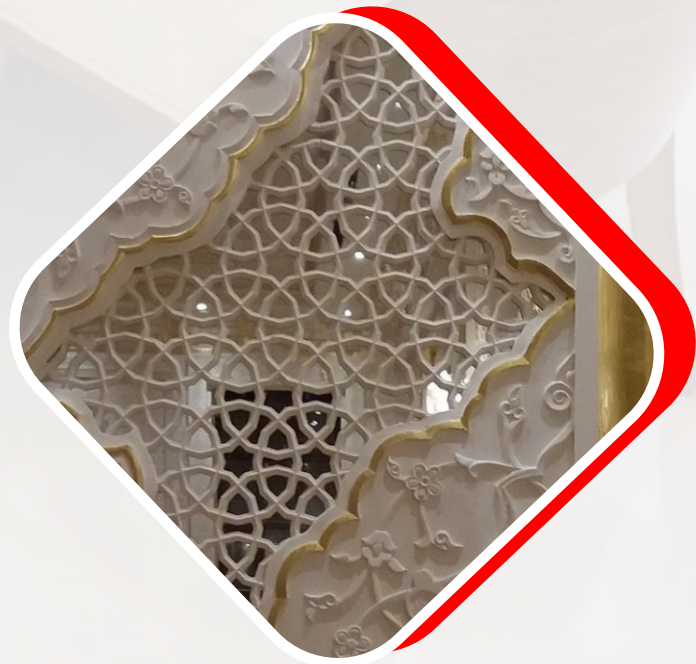

OUR WORK

Corian temple

3D wall panels

3D real picture

Marble

Composite Marble

Italian Marble

Dining Tables

Coffee & Center table

Artificial Onyx marble slabs

Corian Acrylic Solid Surface.

Solid surface is a very versatile and fluid material made of acrylic and minerals; it is available in 6mm, 12 mm and 19 mm thickness. It finds a wide range of outdoor and indoor applications Corian--Solid-Surface It is primarily used for kitchen countertops, bench tops and table tops because of its stain resistant, non-porous properties and ease of maintenance.

CORIAN TEMPLE

Om Art and Craft are well-known for their expertise in the manufacture and installation of Corian mandirs, Corian temple wall panels, and Corian sheets with unique designs. Our team of experts has years of experience in this field, which has helped us develop creative ideas and solutions that are sure to meet your specific needs. From design to installation, we take care of everything so that you can focus on your temple's aesthetics and functionality.

3D WALL PANELS

3D Wall Panels offer an exciting range of textured wall panels for feature walls and other decorative vertical surfaces used in commercial and residential.

3D IMAGES

We make Art Work using Corian(Acrylic Solid Surface) material. These Art Works are customized we can make any image(any god, your own picture, or anything that ...