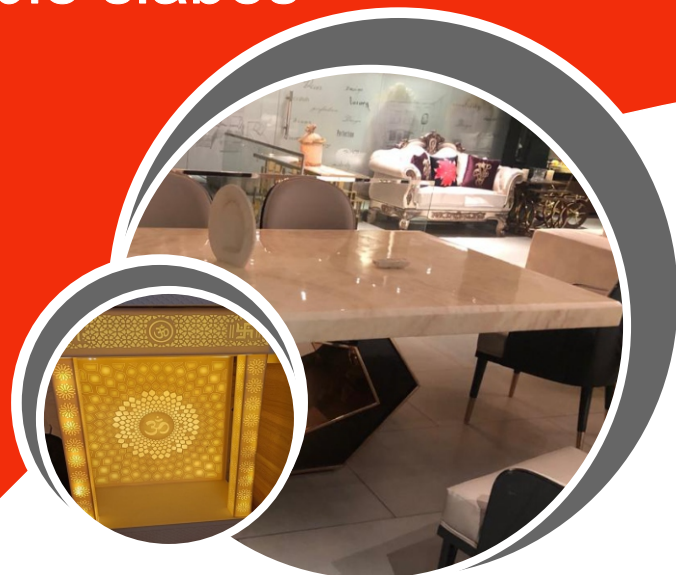

Om Art And Craft

The Marble Furniture Interior

THE MARBLE FURNITURE

We are the leading manufacturer of Home Temple/ Dining Table/ Marble Center Table/ Marble Table Top/ Onyx Marble Slabes etc.

About us

Om Art and Craft are well-known for their expertise in the manufactures of the Customized Home Temple , Corian Temple, Dining Table, Marble center table, Marble table top, Artificial Onyx marble slabs , 3D wall panels, and Corian sheets with unique designs. Our team of experts With over 10 years of interior designing experience, our designing team is highly qualified. We have got a team of skilled labourers, who convert the designs into reality. in this field, which has helped us develop creative ideas and solutions that are sure to meet your specific needs. The concept of 'OM ART AND CRAFT', is to provide some true contemporary mandir concepts along with very unique pooja ghar accessories which are easily affordable by everyone. We Have The Right Products To Fit Your Needs And Budget Purchase - om art and craft.

OUR WORK

Corian temple

3D wall panels

3D real picture

Marble

Composite Marble

Italian Marble

Dining Tables

Coffee & Center table

Artificial Onyx marble slabs

Corian Acrylic Solid Surface.

Solid surface is a very versatile and fluid material made of acrylic and minerals; it is available in 6mm, 12 mm and 19 mm thickness. It finds a wide range of outdoor and indoor applications Corian--Solid-Surface It is primarily used for kitchen countertops, bench tops and table tops because of its stain resistant, non-porous properties and ease of maintenance.

3D WALL PANELS

3D Wall Panels offer an exciting range of textured wall panels for feature walls and other decorative vertical surfaces used in commercial and residential.

3D IMAGES

We make Art Work using Corian(Acrylic Solid Surface) material. These Art Works are customized we can make any image(any god, your own picture, or anything that ...